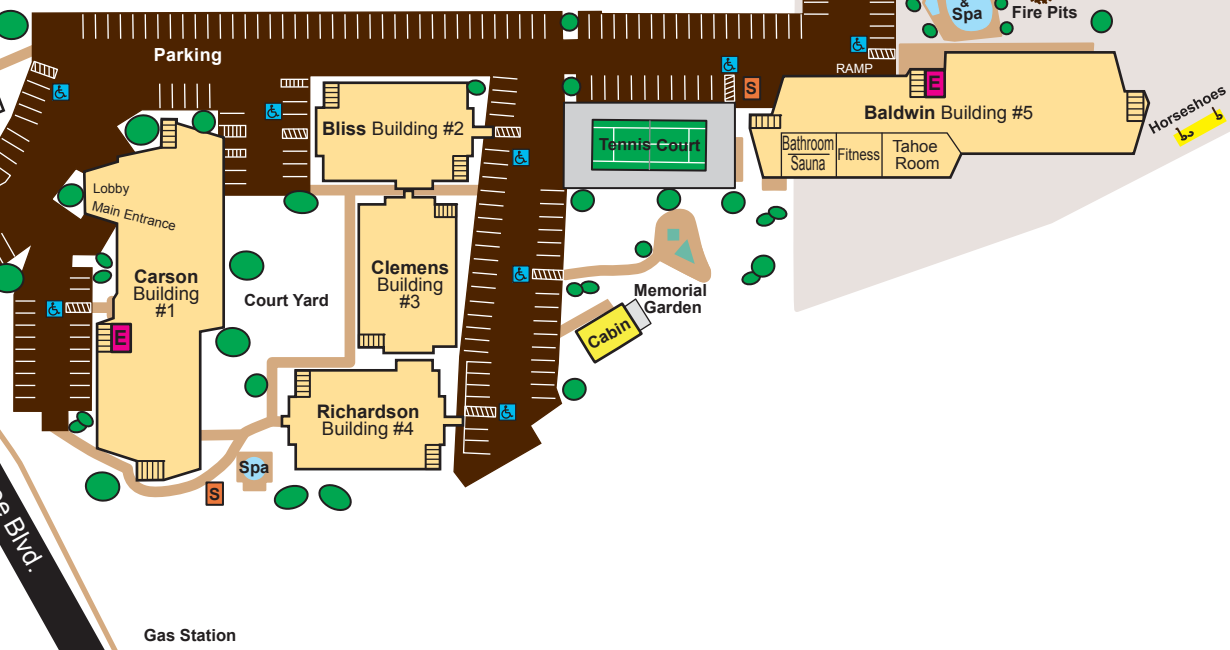

LAKE TAHOE

-  Stairs
-  Elevator
-  Smoking Shelter
-  Disabled Parking

US Highway 50 - Lake Tahoe Blvd.

Gas Station

Ski Run Blvd.